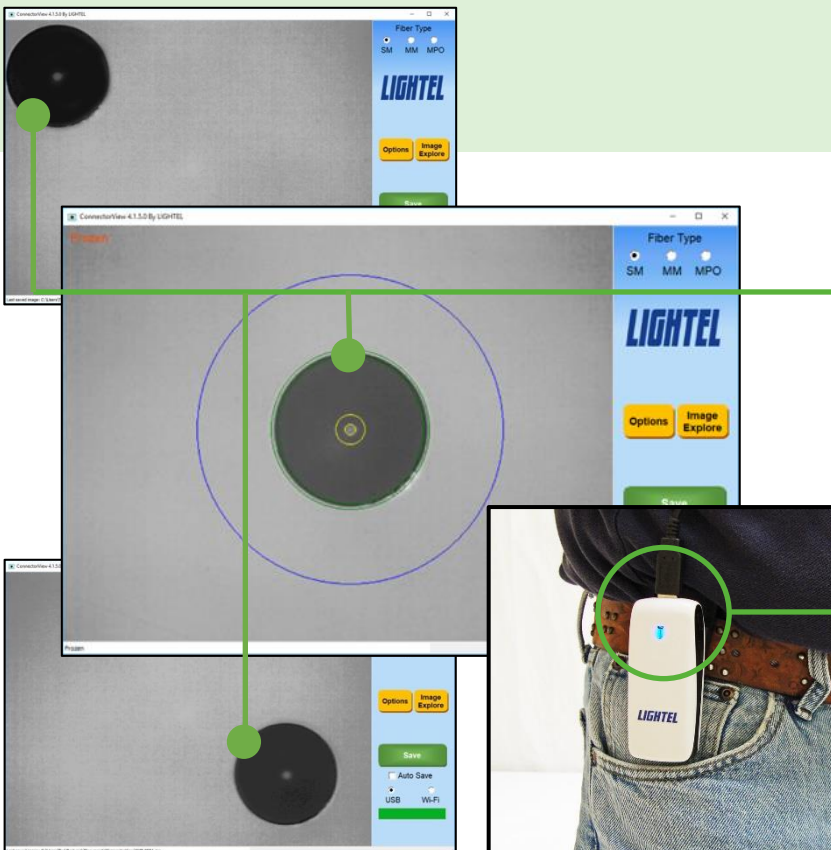

## Video microscope for easier MTP®/MPO inspection

The DI-1000MPO+ incorporates the same features and uses the same single fiber tips and accessories as the popular DI-1000, but adds additional X- and Y-direction scanning knobs. This allows the user to manually scan in both the X and Y directions with one hand, providing unprecedented control and increasing the efficiency of inspecting the endfaces of MTP®/MPO connectors. No additional MTP/MPO tips are necessary to inspect one to four row (12 to 48 fibers) MTP/MPO connectors.

The scanning knobs also provide further flexibility when inspecting single fiber connectors. The included single fiber adapter enables you to use any Lightel Series 2 tip with the DI-1000MPO+ and quickly adjust the image position.

## Features

- Shift the image position without moving the probe
- Connect by USB to Windows PC or to iPhone and Android by optional WiFi adapter
- Scan across MTP/MPO connectors with one hand

# Specifications

Field of view	~ 680µm x 510µm
Optical resolution	≤ 2.0µm
Detectable resolution	0.5µm
Focus	Manual adjustment, 2mm max travel (±1.0mm)
Horizontal (X) adjustment	4.2mm max travel
Vertical (Y) adjustment	1.2mm max travel
X Adjustment Rotation Angle	270° (±135°)
Y Adjustment Rotation Angle	180° (±90°)
Camera	1/3" CMOS
Light source	Blue LED
Power Supply	PC USB2.0 port
Dimensions	175mm x Ø35mm (Probe without cap)
Weight	225g
Operating Temperature	0 °C to 50 °C
Storage Temperature	-20 °C to 70 °C
Supported Operating Systems (DI-1000 Software)	Windows XP®, Vista®, Windows 7®, Windows 8®, Windows 10® 32-bit and 64-bit processors