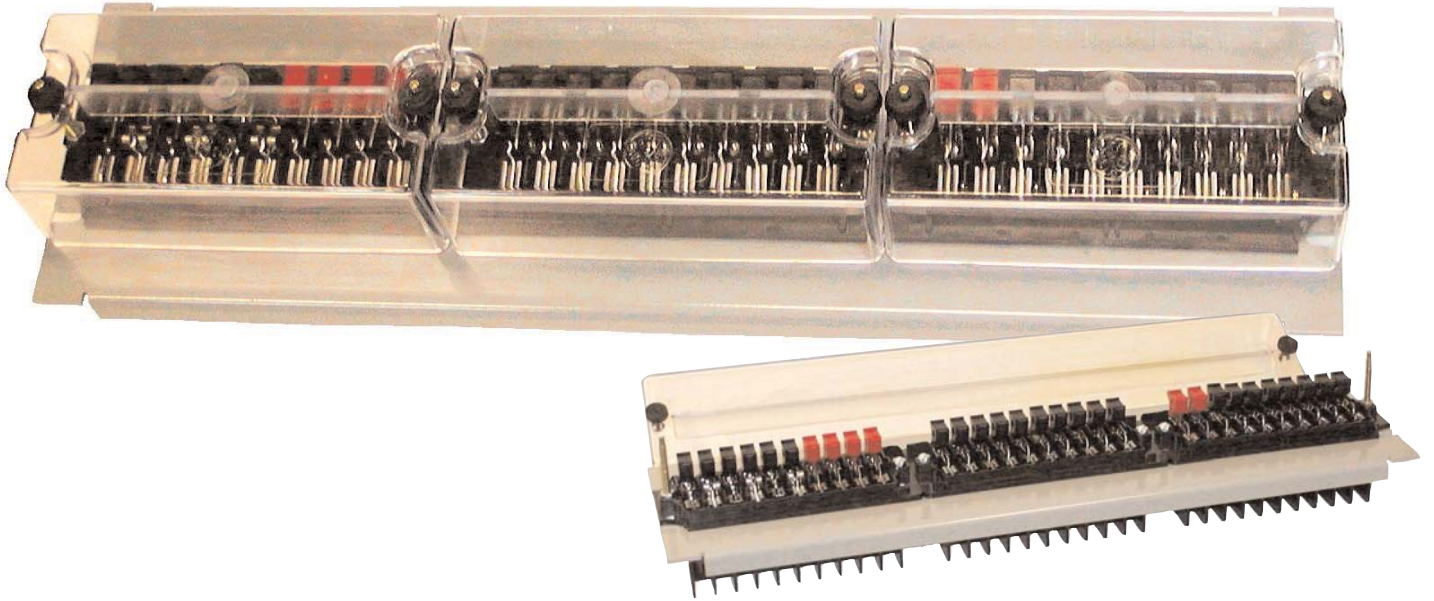

RT RACK MOUNTED TEST SWITCH

APPLICATION

RT switch assemblies for rack and switchboard mounting permit convenient isolation of switchboard relays, meters and instruments. RT racks allow quick and easy multi-circuit testing by conventional test methods. FT Switches mounted in the RT racks isolate protective relays, meters and equipment, allowing the user to safely service installed equipment without disturbing the system.

Features

The RT switch assemblies accommodate up to three FT switches mounted on a 19" wide by 3.47", 5.22" or 6.97" high steel or brush aluminum mounting panel. Any combination of FT switches may be selected. Steel panels are commonly available in gray ANSI-61.

Consult the factory for additional colors and heights. Each panel is supplied with the hardware to mount the RT assembly to a 19" rack enclosure. The FT switches mounted in the 6.97" high panel are not centered so the panel can be flipped to allow for customer marking over or under the switches.

Individual black covers are also available for applications that require switch handles to be closed when the cover is on. All covers can be secured with a meter seal or similar lockout device.

Specifications