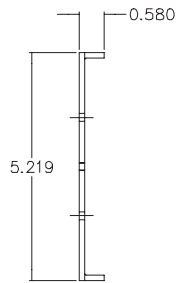

** Consult factory for special marking

*** See "Configuration selection chart" for 3 digit codes

RT MOUNTING RACKS

ITEM 1

ITEM 2

ITEM 3

THIS VIEW TYPICAL FOR ALL 3 ITEMS