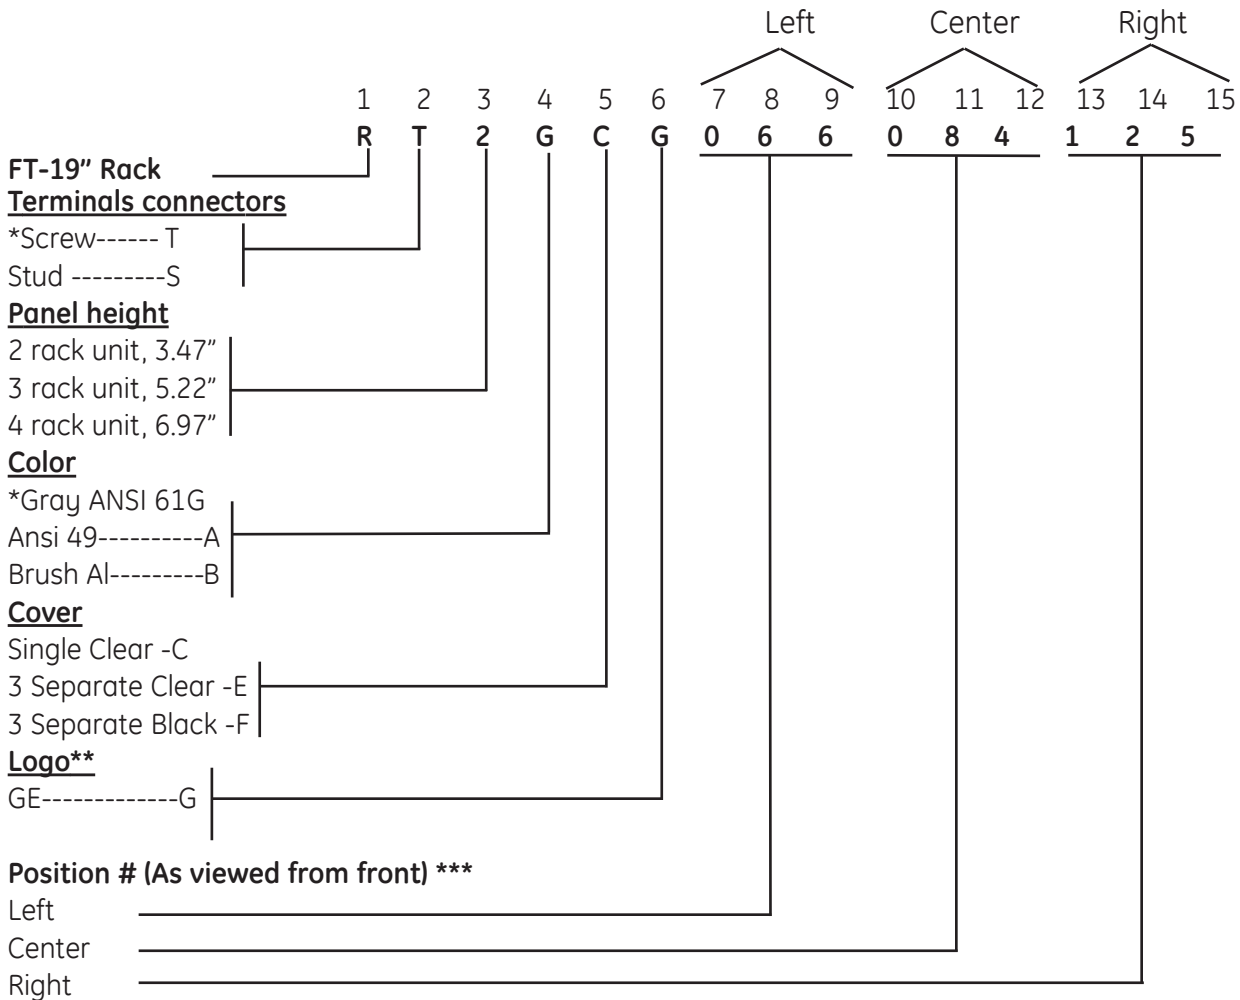

RT RACK MOUNTED TEST SWITCH

CATALOG NUMBER FOR 19" RACK FT

000 = Blank

* Denotes standard configuration

** Consult factory for special marking

*** See "Configuration selection chart" for 3 digit codes